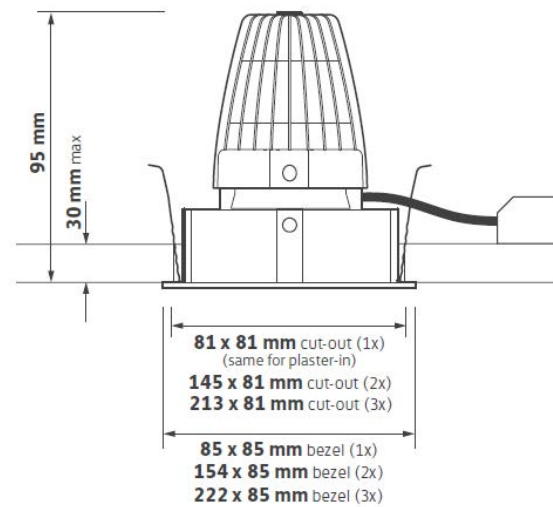

Specification	
Power:	13W/16W/120W
Voltage:	AC 220-240V
Work Temperature:	-25°C ~25°C/
Color Temperature:	2700K/3000K/ 4000K
CRI:	80/90
Weight:	1.1kg
IP Rate:	IP44 Front IP20 Rear
Warranty:	5 Years

KEY FEATURES

- Low glare architectural downlight
- Discreet minimal bezel, die-cast from pure aluminium
- Matt black darklight baffle, developed to minimise glare
- Fitted with an integral IP44 protective lens as standard
- Precision moulded 40° reflector
- Tridonic LED engine and driver system
- Excellent thermally optimised 24 super-fin die-cast heatsink
- Short circuit, overload and temperature protection
- Life >55,000h L90/F10

Ordering Information				
Model No	Lumens	Power	Colour	Colour Temperature
AL-6264-301-2.7K	1800	24W	927	2700K
AL-6264-302-3K	2025	19.5W	830	3000K
AL-6264-303-4K	2100	19.5W	840	4000K
AL-6264-304-2.7K	2550	30W	927	2700K
AL-6264-305-3K	2550	24W	830	3000K
AL-6264-306-4K	2700	24W	840	4000K