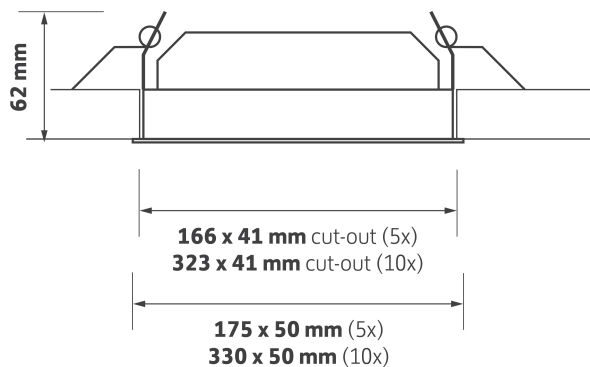

Specification	
Power:	13W/23W
Voltage:	AC 220-240V
Work Temperature:	-25°C ~35°C
Color Temperature:	3000K/4000K
CRI:	90
Weight:	0.7kg
IP Rate:	IP44 Front IP20 Rear
Warranty:	5 Years

KEY FEATURES

- High end mini linear downlight
- IP44 luminaire with a wide variety of options
- Samsung high power, high efficiency LEDs
- CRI 90 High colour rendering
- Available with over 100 lm/tcW
- Extruded aluminium super-fin heatsink
- Injection moulded low glare matt-black baffle
- High clarity 350 medium beam lens
- Ultra slim clean-line bezel
- Long life - >60,000 Hours L80/F50
- Short circuit, overload and temperature protection
- 500mm mains lead

Ordering Information				
Model No	Lumens	Power	Colour	Colour Temperature
AL-6330-101-3K-13W	1050	13W	930	3000K
AL-6330-102-4K-13W	1050	13W	940	4000K
AL-6330-101-3K-23W	2100	23W	930	3000K
AL-6330-102-4K-23W	2100	23W	940	4000K