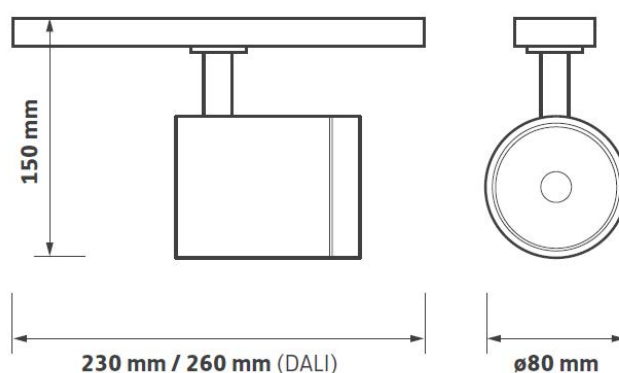

Specification	
Power:	15W/20W/25W/31W
Voltage:	AC 220-240V
Work Temperature:	-25°C ~35°C/
Color Temperature:	3000K/ 4000K
CRI:	80
Weight:	0.6kg
IP Rate:	IP20
Warranty:	5 Years

KEY FEATURES

- A contemporary track spotlight with discreet in-track gear housing
- Swivel and tilt adjustment for added flexibility
- High colour rendering option
- Medium beam reflector as standard, other beam options available
- Compatible with 3 circuit Global Trac
- Short circuit, overload and temperature protection
- 5 year warranty
- White as standard, black also available
- DALI dimming option

Ordering Information				
Model No	Lumens	Power	Colour	Colour Temperature
AL-6376-001-3K	1525	15W	830	3000K
AL-6376-002-4K	1575	15W	840	4000K
AL-6376-003-3K	2000	20W	830	3000K
AL-6376-004-4K	2050	20W	840	4000K
AL-6376-005-3K	2425	25W	830	3000K
AL-6376-006-4K	2500	25W	840	4000K
AL-6376-007-3K	2925	31W	830	3000K
AL-6376-008-4K	3000	31W	840	4000K