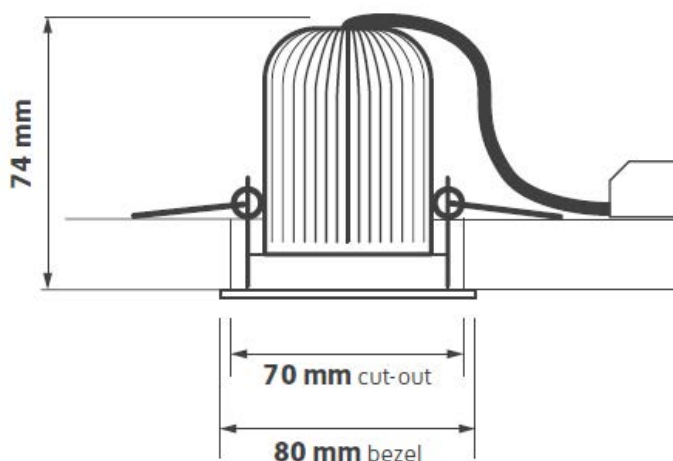

Specification	
Power:	8W
Voltage:	AC 220-240V
Work Temperature:	-25°C ~35°C
Color Temperature:	3000K/4000K
CRI:	80
Weight:	0.3kg
IP Rate:	IP44 Front / IP20 Rear
Warranty:	5 Years

KEY FEATURES

- Professional, minimal LED Downlight
- Die-cast low profile bezel, white RAL9003
- Life >50,000 hours L70/F50
- Injection moulded 36° faceted reflector
- High efficacy, low glare
- No visible flicker (IEEE PAR1789 2015)
- Dimming, DALI and emergency options
- 5 year warranty

Ordering Information

Model No	Lumens	Power	Colour	Colour Temperature
AL-666-001-3K	750	8W	830	3000K
AL-666-002-4K	775	8W	840	4000K