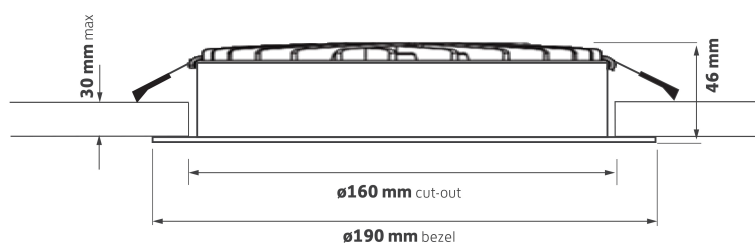

Specification	
Power:	11W
Voltage:	AC 220-240V
Work Temperature:	-25°C ~25°C
Color Temperature:	3000K/4000K/5500K
CRI:	80
Weight:	0.61kg
IP Rate:	IP54 Front / IP20 Rear
Warranty:	5 Years

### Ordering Information

Model No	Lumens	Power	Colour	Colour Temperature
AL-674-001-3/4/5.5K	1200	11W	-	3000K 4000K 5500K