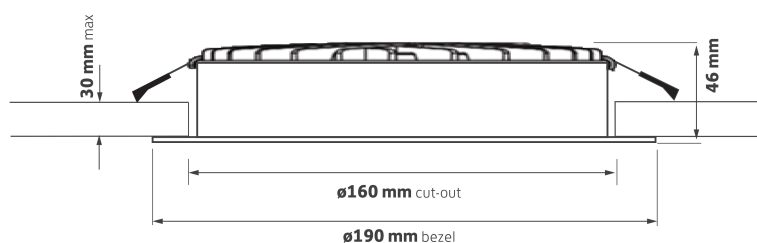

Specification	
Power:	21W
Voltage:	AC 220-240V
Work Temperature:	-25°C ~25°C
Color Temperature:	3000K/4000K/5500K
CRI:	80
Weight:	0.61kg
IP Rate:	IP54 Front / IP20 Rear
Warranty:	5 Years

KEY FEATURES

- IP54 commercial downlight
- Recessed opal PC diffuser
- SMD LED powered by Tridonic
- Bezel finished in RAL9016
- Switchable 3 x CCT 3000K, 4000K, 5500K
- Long life 50,000h L70
- Dimming, DALI and EM options

Ordering Information

Model No	Lumens	Power	Colour	Colour Temperature
AL-674-002-3/4/5.5K	2275	21W	-	3000K 4000K 5500K