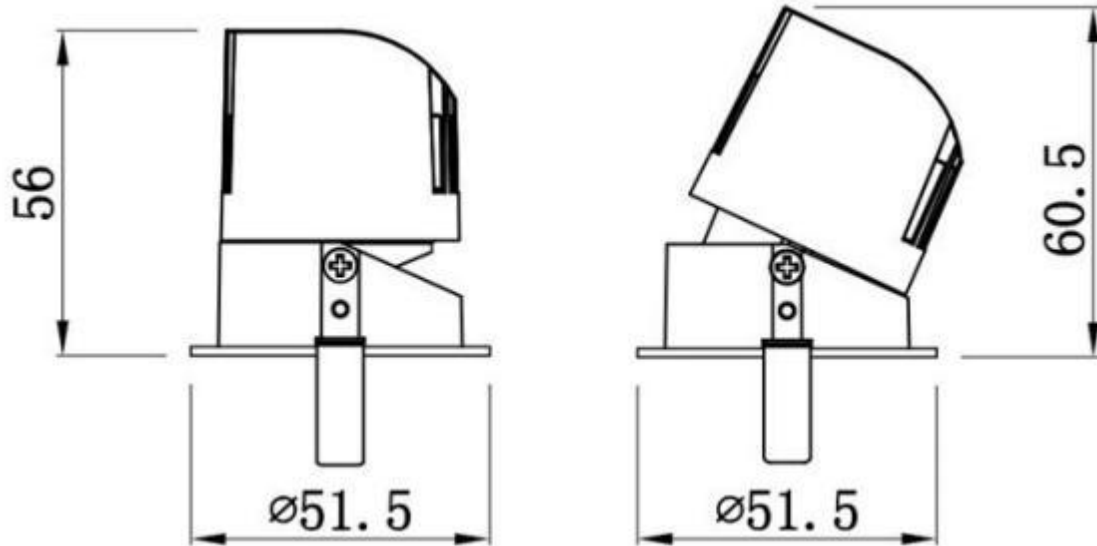

Recessed Downlight

Dimension :

AL-AD45-6R
Product parameters :

Input voltage	220V AC	LED Brand	EVERCORE
Power	6W	MacAdam	SDCM \leq 5 step
Lumens	390LM	IP Code	IP20
CCT	2700K/3000K/3500K/4000K	IK Class	/
CRI	\geq 90	Adjustable	Yes
Beam angles	15°、24°、36°	Working temp	25°
Efficiency	65lm/w	Installation	Recessed
Housing	White (exterier) + Grey (cooling sink)	IES File	Yes
Dimmable	No Dimming	Lifetime(TM-21)	25000
Certificates	CE	Warranty	3 years