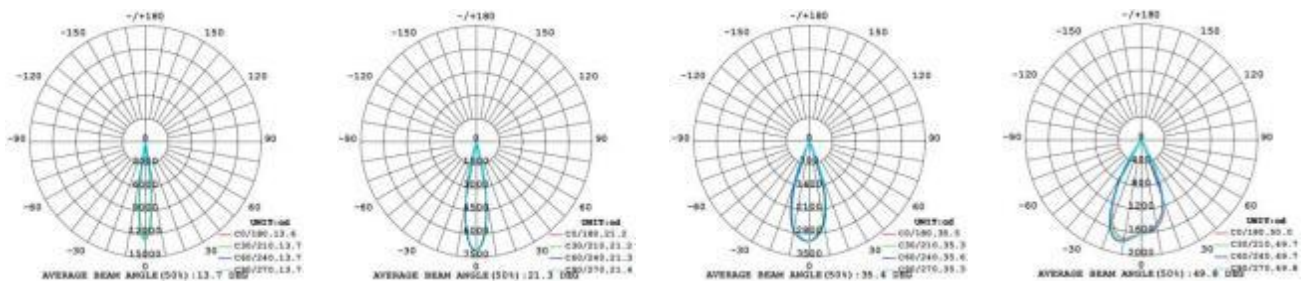

Remark :

- 1、 the tolerance of output data can be vary up to 10% ;
- 2、 the output data is typical value.

AAI Figure

15°

24°

36°

50°

Luminous intensity distribution diagram

15°

24°

36°

50°