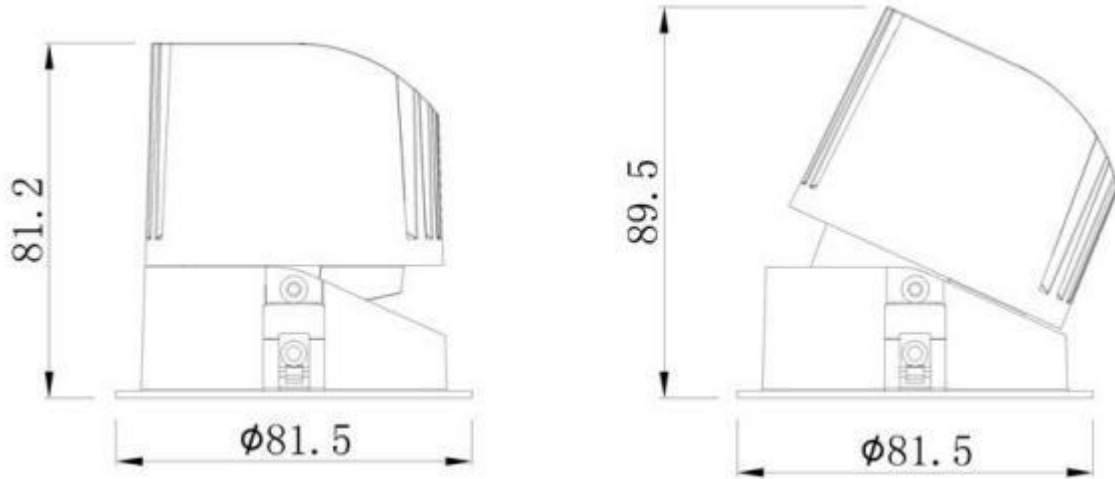

Recessed Downlight

Dimension :

AL-AD75-15R
Product parameters :

Input voltage	220V AC	LED Brand	EVERCORE
Power	15W	MacAdam	SDCM≤5 step
Lumens	1125LM	IP Code	IP20
CCT	2700K/3000K/3500K/4000K	IK Class	/
CRI	≥90	Adjustable	Yes
Beam angles	15° 、 24° 、 36° 、 50°	Working temp	25°
Efficiency	75lm/w	Installation	Recessed
Housing	White (exterier) + Grey (cooling sink)	IES File	Yes
Dimmable	No Dimming	Lifetime(TM-21)	25000
Certificates	CE	Warranty	3 years