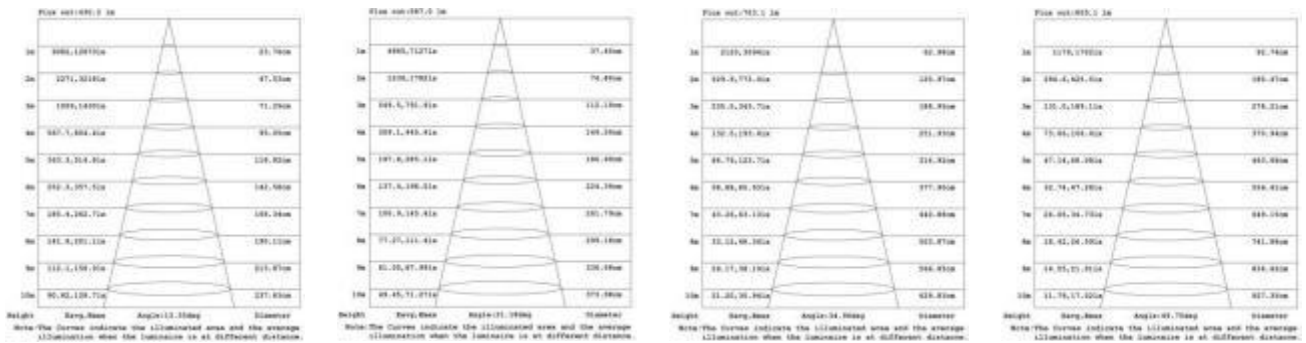

24°

36°

50°

Photoelectric parameters :

CCT	Lumens lm (15W)			
	15°	24°	36°	50°
2700K± 125K	945	1065	1065	1065
3000K± 150K	1000	1125	1125	1125
4000K±250K	1075	1210	1210	1210

Remark :

- 1、 the tolerance of output data can be vary up to 10% ;
- 2、 the output data is typical value.

AAI Figure

15°