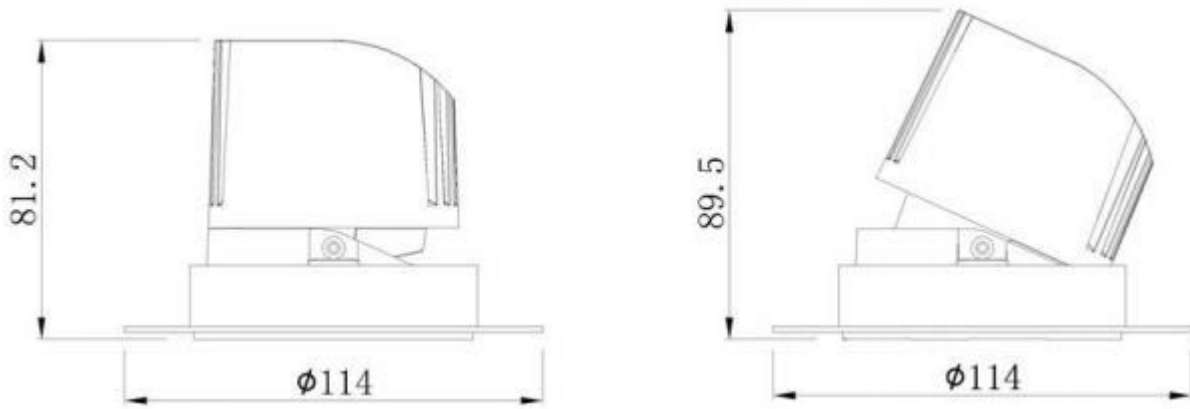

Specification

AL-AD80-10TR

Φ 80 Trimless Recessed Downlight

AL-AD80-10TR

If back and forth in the pool of downlights, seeking for one with best balance of quality, duration, value and cost, AL-AD80-10TR series is the one for choice.

Trimless Recessed Downlight

Dimension :

AL-AD80-10TR
Product parameters :

Input voltage	220V AC	LED Brand	EVERCORE
Power	10W	MacAdam	SDCM≤5 step
Lumens	800LM	IP Code	IP20
CCT	2700K/3000K/3500K/4000K	IK Class	/
CRI	≥90	Adjustable	Yes
Beam angles	15°、24°、36°、50°	Working temp	25°
Efficiency	87lm/w	Installation	Trimless Recessed
Housing	White (exterier) + Grey (cooling sink)	IES File	Yes
Dimmable	No Dimming	Lifetime(TM-21)	25000
Certificates	CE	Warranty	3 years