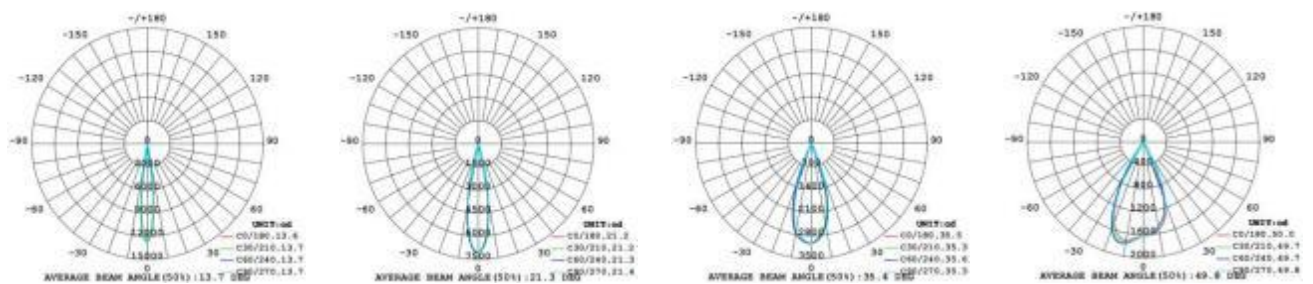

Trimless Recessed Downlight

Dimension :

AL-AD80-10TR
Product parameters :

Input voltage	220V AC	LED Brand	EVERCORE
Power	10W	MacAdam	SDCM≤5 step
Lumens	800LM	IP Code	IP20
CCT	2700K/3000K/3500K/4000K	IK Class	/
CRI	≥90	Adjustable	Yes
Beam angles	15°、24°、36°、50°	Working temp	25°
Efficiency	87lm/w	Installation	Trimless Recessed
Housing	White (exterier) + Grey (cooling sink)	IES File	Yes
Dimmable	No Dimming	Lifetime(TM-21)	25000
Certificates	CE	Warranty	3 years

Remark :

- 1、 The output data is based on the testing result of 3000K/240 luminaires

Photoelectric parameters :

CCT	Lumens lm (15W)			
	15°	24°	36°	50°
2700K± 125K	945	1065	1065	1065
3000K± 150K	1000	1125	1125	1125
4000K±250K	1075	1210	1210	1210

Remark :

- 1、 the tolerance of output data can be vary up to 10% ;
- 2、 the output data is typical value.

AAI Figure

15°

24°

36°

50°

Luminous intensity distribution diagram