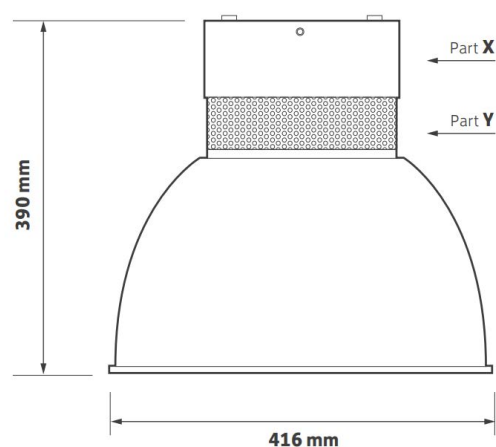

Specification	
Power:	10W/20W/30W/46W
Voltage:	AC 220-240V
Work Temperature:	-25°C ~35°C/
Color Temperature:	3000K/ 4000K
CRI:	80
Weight:	2.8kg
IP Rate:	IP20
Warranty:	5 Years

KEY FEATURES

- Incorporating the Philips Fortimo DLM Flex and Xitanium driver
- High-efficiency clear PMMA refractor
- 2 m suspension kit as standard, 5 m option available
- Dimming options
- Colour combinations available for gear housing
- Life up to >60,000 hours (L70/B10)
- Emergency options available

Ordering Information				
Model No	Lumens	Power	Colour	Colour Temperature
AL-6188-110-3K	1025	10W	830	3000K
AL-6188-110-4K	1100	10W	840	4000K
AL-6188-200-3K	1925	20W	830	3000K
AL-6188-200-4K	2075	20W	840	4000K
AL-6188-300-3K	2700	30W	830	3000K
AL-6188-300-4K	2925	30W	840	4000K
AL-6188-500-3K	4200	46W	830	3000K
AL-6188-500-4K	4550	46W	840	4000K