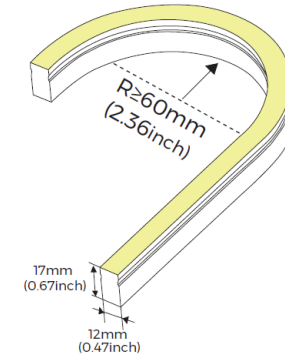

AL-NMS0410	
Voltage:	24V
Max Wattage	7.9W/M
Max Lumen	220-270lm/m
Cut Points	41.6MM (CCT 31.25MM)
IP Rating	IP65
CCT	27K, 3K, 4K, CCT (23-40k)
Dimensions	4X10MM SIDE BEND

24V	IP65	2700k
3000k	4000k	CCT
>90 CRI	5 YEAR	

AL-NMS1010	
Voltage:	24V
Max Wattage	8W/M
Max Lumen	320-370lm/m
Cut Points	5.95MM
IP Rating	IP65
CCT	2700K, 3000K, 3500K, 4000K)
Dimensions	10X10MM SIDE BEND

24V	IP65	2700k
3000k	3500k	4000k
>90 CRI	5 YEAR	

AL-NMS1217	
Voltage:	24V
Max Wattage	10.6W/M (WHITE) 13W/M (RGB) 16W/M (RGBW)
Max Lumen	410-520lm/m
Cut Points	50MM (WHITE) 83MM (RGB) 62.5MM (RGBW) 100MM (CCT)
IP Rating	IP65/IP67
CCT	2700K, 3000K, 4000K, RGB, RGB(3K/4K), CCT
Dimensions	12X17MM SIDE BEND

24V	IP65	IP67
2700k	3000k	4000k
>90 CRI	5 YEAR	

AL-36ONEON	
Voltage:	24V
Max Wattage	16W/M (WHITE) 11W/M (G,B) 16W/M (RGB, CCT)
Max Lumen	750-950lm/m
Cut Points	NOT ADVISED TO BE CUT
IP Rating	IP65
CCT	27K, 3K, 4K, RGB, CCT (23K-4K)
Dimensions	25X25MM SIDE & TOP BEND