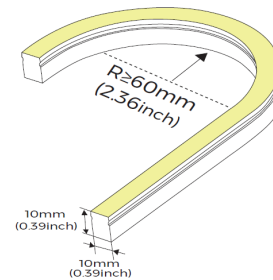

AURALEED

AL-NMS SIDE BEND NEON

AL-NMS0306	
Voltage:	24V
Max Wattage	8.3W/M
Max Lumen	170-260lm/m
Cut Points	37.5MM
IP Rating	IP54
CCT	27K, 3K, 4K, CCT (23-40k)
Dimensions	3X6MM SIDE BEND

24V	IP65	2700k
3000k	4000k	CCT
IP54	>90 CRI	5 YEAR

AL-NMS0410	
Voltage:	24V
Max Wattage	7.9W/M
Max Lumen	220-270lm/m
Cut Points	41.6MM (CCT 31.25MM)
IP Rating	IP65
CCT	27K, 3K, 4K, CCT (23-40k)
Dimensions	4X10MM SIDE BEND

24V	IP65	2700k
3000k	4000k	CCT
>90 CRI	5 YEAR	

AL-NMS1010	
Voltage:	24V
Max Wattage	8W/M
Max Lumen	320-370lm/m
Cut Points	5.95MM
IP Rating	IP65
CCT	2700K, 3000K, 3500K, 4000K)
Dimensions	10X10MM SIDE BEND

24V	IP65	2700k
3000k	3500k	4000k
>90 CRI	5 YEAR	

AL-NMS1217	
Voltage:	24V
Max Wattage	10.6W/M (WHITE) 13W/M (RGB) 16W/M (RGBW)
Max Lumen	410-520lm/m
Cut Points	50MM (WHITE) 83MM (RGB) 62.5MM (RGBW) 100MM (CCT)
IP Rating	IP65/IP67
CCT	2700K, 3000K, 4000K, RGB, RGB(3K/4K), CCT
Dimensions	12X17MM SIDE BEND