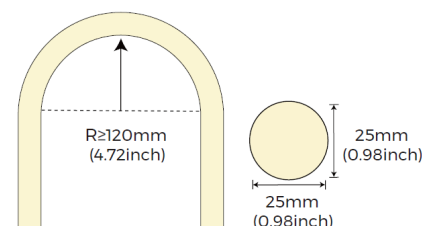

AL-NMS0410	
Voltage:	24V
Max Wattage	7.9W/M
Max Lumen	220-270lm/m
Cut Points	41.6MM (CCT 31.25MM)
IP Rating	IP65
CCT	27K, 3K, 4K, CCT (23-40k)
Dimensions	4X10MM SIDE BEND

24V	IP65	2700k
3000k	4000k	CCT
>90 CRI	5 YEAR	

AL-NMS1010	
Voltage:	24V
Max Wattage	8W/M
Max Lumen	320-370lm/m
Cut Points	5.95MM
IP Rating	IP65
CCT	2700K, 3000K, 3500K, 4000K)
Dimensions	10X10MM SIDE BEND

24V	IP65	2700k
3000k	3500k	4000k
>90 CRI	5 YEAR	

AL-NMS1217	
Voltage:	24V
Max Wattage	10.6W/M (WHITE) 13W/M (RGB) 16W/M (RGBW)
Max Lumen	410-520lm/m
Cut Points	50MM (WHITE) 83MM (RGB) 62.5MM (RGBW) 100MM (CCT)
IP Rating	IP65/IP67
CCT	2700K, 3000K, 4000K, RGB, RGB(3K/4K), CCT
Dimensions	12X17MM SIDE BEND

24V	IP65	IP67
2700k	3000k	4000k
>90 CRI	5 YEAR	

AL-36ONEON	
Voltage:	24V
Max Wattage	16W/M (WHITE) 11W/M (G,B) 16W/M (RGB, CCT)
Max Lumen	750-950lm/m
Cut Points	NOT ADVISED TO BE CUT
IP Rating	IP65
CCT	27K, 3K, 4K, RGB, CCT (23K-4K)
Dimensions	25X25MM SIDE & TOP BEND