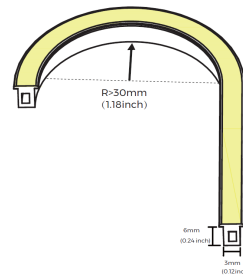

AURALEED

AL-NMS SIDE BEND NEON

AL-NMS0306	
Voltage:	24V
Max Wattage	8.3W/M
Max Lumen	170-260lm/m
Cut Points	37.5MM
IP Rating	IP54
CCT	27K, 3K, 4K, CCT (23-40k)
Dimensions	3X6MM SIDE BEND

24V	IP65	2700k
3000k	4000k	CCT
IP54	>90 CRI	5 YEAR

AL-NMS0410	
Voltage:	24V
Max Wattage	7.9W/M
Max Lumen	220-270lm/m
Cut Points	41.6MM (CCT 31.25MM)
IP Rating	IP65
CCT	27K, 3K, 4K, CCT (23-40k)
Dimensions	4X10MM SIDE BEND

24V	IP65	2700k
3000k	4000k	CCT
>90 CRI	5 YEAR	

AL-NMS1010	
Voltage:	24V
Max Wattage	8W/M
Max Lumen	320-370lm/m
Cut Points	5.95MM
IP Rating	IP65
CCT	2700K, 3000K, 3500K, 4000K)
Dimensions	10X10MM SIDE BEND

24V	IP65	2700k
3000k	3500k	4000k
>90 CRI	5 YEAR	

AL-NMS1217	
Voltage:	24V
Max Wattage	10.6W/M (WHITE) 13W/M (RGB) 16W/M (RGBW)
Max Lumen	410-520lm/m
Cut Points	50MM (WHITE) 83MM (RGB) 62.5MM (RGBW) 100MM (CCT)
IP Rating	IP65/IP67
CCT	2700K, 3000K, 4000K, RGB, RGB(3K/4K), CCT
Dimensions	12X17MM SIDE BEND