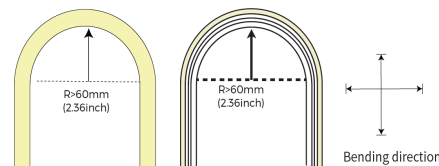

AL-NMS0410	
Voltage:	24V
Max Wattage	7.9W/M
Max Lumen	220-270lm/m
Cut Points	41.6MM (CCT 31.25MM)
IP Rating	IP65
CCT	27K, 3K, 4K, CCT (23-40k)
Dimensions	4X10MM SIDE BEND

24V	IP65	2700k
3000k	4000k	CCT
>90 CRI	5 YEAR	

AL-NMS1010	
Voltage:	24V
Max Wattage	8W/M
Max Lumen	320-370lm/m
Cut Points	5.95MM
IP Rating	IP65
CCT	2700K, 3000K, 3500K, 4000K)
Dimensions	10X10MM SIDE BEND

24V	IP65	2700k
3000k	3500k	4000k
>90 CRI	5 YEAR	

AL-NMS1217	
Voltage:	24V
Max Wattage	10.6W/M (WHITE) 13W/M (RGB) 16W/M (RGBW)
Max Lumen	410-520lm/m
Cut Points	50MM (WHITE) 83MM (RGB) 62.5MM (RGBW) 100MM (CCT)
IP Rating	IP65/IP67
CCT	2700K, 3000K, 4000K, RGB, RGB(3K/4K), CCT
Dimensions	12X17MM SIDE BEND

24V	IP65	IP67
2700k	3000k	4000k
>90 CRI	5 YEAR	

AL-36ONEON	
Voltage:	24V
Max Wattage	16W/M (WHITE) 11W/M (G,B) 16W/M (RGB, CCT)
Max Lumen	750-950lm/m
Cut Points	NOT ADVISED TO BE CUT
IP Rating	IP65
CCT	27K, 3K, 4K, RGB, CCT (23K-4K)
Dimensions	25X25MM SIDE & TOP BEND