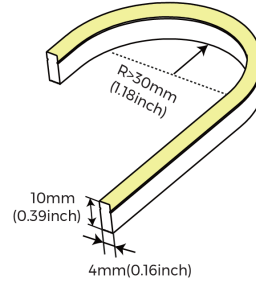

AURALEED

AL-NMS SIDE BEND NEON

AL-NMS0306	
Voltage:	24V
Max Wattage	8.3W/M
Max Lumen	170-260lm/m
Cut Points	37.5MM
IP Rating	IP54
CCT	27K, 3K, 4K, CCT (23-40k)
Dimensions	3X6MM SIDE BEND

24V	IP65	2700k
3000k	4000k	CCT
IP54	>90 CRI	5 YEAR

AL-NMS0410	
Voltage:	24V
Max Wattage	7.9W/M
Max Lumen	220-270lm/m
Cut Points	41.6MM (CCT 31.25MM)
IP Rating	IP65
CCT	27K, 3K, 4K, CCT (23-40k)
Dimensions	4X10MM SIDE BEND

24V	IP65	2700k
3000k	4000k	CCT
>90 CRI	5 YEAR	

AL-NMS1010	
Voltage:	24V
Max Wattage	8W/M
Max Lumen	320-370lm/m
Cut Points	5.95MM
IP Rating	IP65
CCT	2700K, 3000K, 3500K, 4000K)
Dimensions	10X10MM SIDE BEND

24V	IP65	2700k
3000k	3500k	4000k
>90 CRI	5 YEAR	

AL-NMS1217	
Voltage:	24V
Max Wattage	10.6W/M (WHITE) 13W/M (RGB) 16W/M (RGBW)
Max Lumen	410-520lm/m
Cut Points	50MM (WHITE) 83MM (RGB) 62.5MM (RGBW) 100MM (CCT)
IP Rating	IP65/IP67
CCT	2700K, 3000K, 4000K, RGB, RGB(3K/4K), CCT
Dimensions	12X17MM SIDE BEND