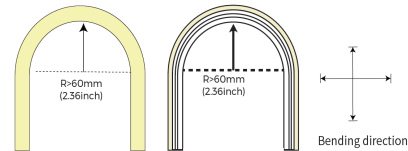

AL-NMT1010	
Voltage:	24V
Max Wattage	8W/M
Max Lumen	415-485lm/m
Cut Points	5.95MM
IP Rating	IP65
CCT	2700K, 3000K, 3500K, 4000K
Dimensions	10X10MM TOP BEND

- 24V
- IP65
- 2700k
- 3000k
- 3500k
- 4000k
- >90 CRI
- 5 YEAR

AL-NMT1312	
Voltage:	24V
Max Wattage	10.6W/M (WHT,G,B) 13.2W/M (RGB/CCT), 16W/M (RGB3K/4K)
Max Lumen	620-710lm/m
Cut Points	50MM (WHITE) 83MM (RGB) 62.5MM (RGBW) 55.6MM (CCT)
IP Rating	IP65/IP67
CCT	27K, 3K, 35K, 4K CCT (27-5K), G, B, RGB, RGB(3K/4K)
Dimensions	13X12MM TOP BEND

- 24V
- IP65
- IP67
- 2700k
- 3000k
- 4000k
- >90 CRI
- 5 YEAR

AL-360NEON	
Voltage:	24V
Max Wattage	16W/M (WHITE) 11W/M (G,B) 16W/M (RGB,CCT)
Max Lumen	750-950lm/m
Cut Points	NOT ADVISED TO BE CUT
IP Rating	IP65
CCT	27K, 3K, 4K, RGB, CCT (23K-4K)
Dimensions	25X25MM SIDE & TOP BEND