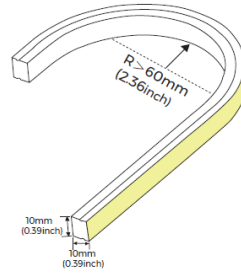

AURALEED

AL-NMT TOP BEND NEON

AL-NTT0606	
Voltage:	24V
Max Wattage	8.3W/M
Max Lumen	400-450lm/m
Cut Points	25MM
IP Rating	IP65
CCT	2700K, 3000K, 3500K, 4000K
Dimensions	6X6MM TOP BEND

- 24V
- IP65
- 2700k
- 3000k
- 3500k
- 4000k
- >90 CRI
- 5 YEAR

AL-NMT1010	
Voltage:	24V
Max Wattage	8W/M
Max Lumen	415-485lm/m
Cut Points	5.95MM
IP Rating	IP65
CCT	2700K, 3000K, 3500K, 4000K
Dimensions	10X10MM TOP BEND

- 24V
- IP65
- 2700k
- 3000k
- 3500k
- 4000k
- >90 CRI
- 5 YEAR

AL-NMT1312	
Voltage:	24V
Max Wattage	10.6W/M (WHT,G,B) 13.2W/M (RGB/CCT), 16W/M (RGB3K/4K)
Max Lumen	620-710lm/m
Cut Points	50MM (WHITE) 83MM (RGB) 62.5MM (RGBW) 55.6MM (CCT)
IP Rating	IP65/IP67
CCT	27K, 3K, 35K, 4K CCT (27-5K), G, B, RGB, RGB(3K/4K)
Dimensions	13X12MM TOP BEND

- 24V
- IP65
- IP67
- 2700k
- 3000k
- 4000k
- >90 CRI
- 5 YEAR

AL-360NEON	
Voltage:	24V
Max Wattage	16W/M (WHITE) 11W/M (G,B) 16W/M (RGB,CCT)
Max Lumen	750-950lm/m
Cut Points	NOT ADVISED TO BE CUT
IP Rating	IP65
CCT	27K, 3K, 4K, RGB, CCT (23K-4K)
Dimensions	25X25MM SIDE & TOP BEND