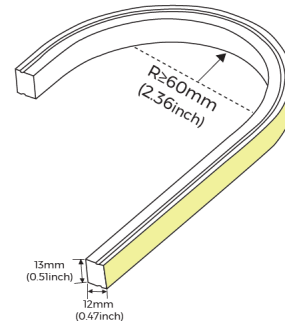

AURALEED

AL-NMT TOP BEND NEON

AL-NTT0606	
Voltage:	24V
Max Wattage	8.3W/M
Max Lumen	400-450lm/m
Cut Points	25MM
IP Rating	IP65
CCT	2700K, 3000K, 3500K, 4000K
Dimensions	6X6MM TOP BEND

- 24V
- IP65
- 2700k
- 3000k
- 3500k
- 4000k
- >90 CRI
- 5 YEAR

AL-NMT1010	
Voltage:	24V
Max Wattage	8W/M
Max Lumen	415-485lm/m
Cut Points	5.95MM
IP Rating	IP65
CCT	2700K, 3000K, 3500K, 4000K
Dimensions	10X10MM TOP BEND

- 24V
- IP65
- 2700k
- 3000k
- 3500k
- 4000k
- >90 CRI
- 5 YEAR

AL-NMT1312	
Voltage:	24V
Max Wattage	10.6W/M (WHT,G,B) 13.2W/M (RGB/CCT), 16W/M (RGB3K/4K)
Max Lumen	620-710lm/m
Cut Points	50MM (WHITE) 83MM (RGB) 62.5MM (RGBW) 55.6MM (CCT)
IP Rating	IP65/IP67
CCT	27K, 3K, 35K, 4K CCT (27-5K), G, B, RGB, RGB(3K/4K)
Dimensions	13X12MM TOP BEND

- 24V
- IP65
- IP67
- 2700k
- 3000k
- 4000k
- >90 CRI
- 5 YEAR

AL-360NEON	
Voltage:	24V
Max Wattage	16W/M (WHITE) 11W/M (G,B) 16W/M (RGB,CCT)
Max Lumen	750-950lm/m
Cut Points	NOT ADVISED TO BE CUT
IP Rating	IP65
CCT	27K, 3K, 4K, RGB, CCT (23K-4K)
Dimensions	25X25MM SIDE & TOP BEND