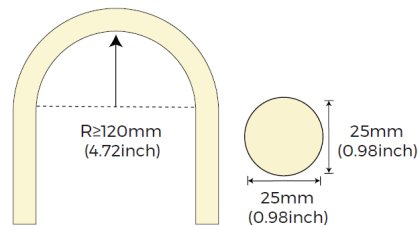

AL-NMT1010	
Voltage:	24V
Max Wattage	8W/M
Max Lumen	415-485lm/m
Cut Points	5.95MM
IP Rating	IP65
CCT	2700K, 3000K, 3500K, 4000K
Dimensions	10X10MM TOP BEND

- 24V
- IP65
- 2700k
- 3000k
- 3500k
- 4000k
- >90 CRI
- 5 YEAR

AL-NMT1312	
Voltage:	24V
Max Wattage	10.6W/M (WHT,G,B) 13.2W/M (RGB/CCT), 16W/M (RGB3K/4K)
Max Lumen	620-710lm/m
Cut Points	50MM (WHITE) 83MM (RGB) 62.5MM (RGBW) 55.6MM (CCT)
IP Rating	IP65/IP67
CCT	27K, 3K, 35K, 4K CCT (27-5K), G, B, RGB, RGB(3K/4K)
Dimensions	13X12MM TOP BEND

- 24V
- IP65
- IP67
- 2700k
- 3000k
- 3500k
- 4000k
- CCT
- RGB
- 3K 4K RGB
- G
- B
- >90 CRI
- 5 YEAR

AL-NM3D1515	
Voltage:	24V
Max Wattage	8W/M
Max Lumen	400-450lm/m
Cut Points	41.66MM
IP Rating	IP65/IP67
CCT	2700K, 3000K, 4000K
Dimensions	15X15MM TOP BEND

- 24V
- IP65
- IP67
- 2700k
- 3000k
- 4000k
- >90 CRI
- 5 YEAR

AL-360NEON	
Voltage:	24V
Max Wattage	16W/M (WHITE) 11W/M (G,B) 16W/M (RGB,CCT)
Max Lumen	750-950lm/m
Cut Points	NOT ADVISED TO BE CUT
IP Rating	IP65
CCT	27K, 3K, 4K, RGB, CCT (23K-4K)
Dimensions	25X25MM SIDE & TOP BEND