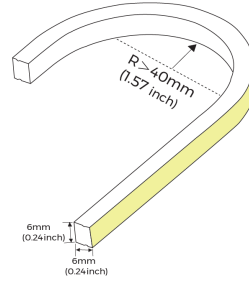

AURALEED

AL-NMT TOP BEND NEON

AL-NTT0606	
Voltage:	24V
Max Wattage	8.3W/M
Max Lumen	400-450lm/m
Cut Points	25MM
IP Rating	IP65
CCT	2700K, 3000K, 3500K, 4000K
Dimensions	6X6MM TOP BEND

- 24V
- IP65
- 2700k
- 3000k
- 3500k
- 4000k
- >90 CRI
- 5 YEAR

AL-NMT1010	
Voltage:	24V
Max Wattage	8W/M
Max Lumen	415-485lm/m
Cut Points	5.95MM
IP Rating	IP65
CCT	2700K, 3000K, 3500K, 4000K
Dimensions	10X10MM TOP BEND

- 24V
- IP65
- 2700k
- 3000k
- 3500k
- 4000k
- >90 CRI
- 5 YEAR

AL-NMT1312	
Voltage:	24V
Max Wattage	10.6W/M (WHT,G,B) 13.2W/M (RGB/CCT), 16W/M (RGB3K/4K)
Max Lumen	620-710lm/m
Cut Points	50MM (WHITE) 83MM (RGB) 62.5MM (RGBW) 55.6MM (CCT)
IP Rating	IP65/IP67
CCT	27K, 3K, 35K, 4K CCT (27-5K), G, B, RGB, RGB(3K/4K)
Dimensions	13X12MM TOP BEND

- 24V
- IP65
- IP67
- 2700k
- 3000k
- 4000k
- >90 CRI
- 5 YEAR

AL-360NEON	
Voltage:	24V
Max Wattage	16W/M (WHITE) 11W/M (G,B) 16W/M (RGB,CCT)
Max Lumen	750-950lm/m
Cut Points	NOT ADVISED TO BE CUT
IP Rating	IP65
CCT	27K, 3K, 4K, RGB, CCT (23K-4K)
Dimensions	25X25MM SIDE & TOP BEND