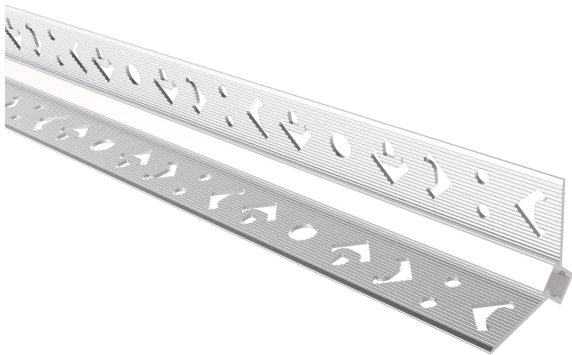

## AL-LG2323

### Features

- apply for inner Corner of wall edges and integrated into the wall by embedded design.
- Only 8mm's light-emitting surface outlining the decorative effects in a slim and exquisite manner.
- AL6063-T5 aluminum profile with high-quality surface treatment.
- Close-fitting design without screw, Make installation more convenient.

## Standard Configuration

| Picture   | Item     | Parameter   | Model        |
|---|----------|---|--------------|
|  | Profile  | Profile weight: 0.5kg/2.5m<br>Size: L2500*W40.3*H24.3mm<br>Material: AL6063-T5<br>Surface processing: Anodizing   | /            |
|  | Cover    | Type: Frosted diffuser<br>Material: PC<br>Light transmittance: 55%<br>Size: L2500*W6.4*H3.7mm<br>PC Feature: The diffuser will extend (shrink) 0.8mm/m when the temperature rises (drops) 10°C. | /            |
|  | End caps | Size: L12*W7.8*H8mm<br>Material: PC   | AL-EC-LG2323 |