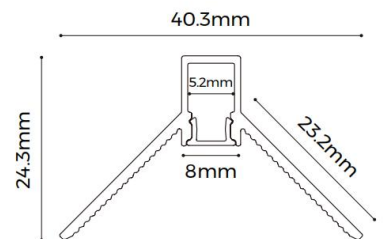

### Features

- apply for inner Corner of wall edges and integrated into the wall by embedded design.
- Only 8mm's light-emitting surface outlining the decorative effects in a slim and exquisite manner.
- AL6063-T5 aluminum profile with high-quality surface treatment.
- Close-fitting design without screw, Make installation more convenient.

## Standard Configuration

| Picture   | Item     | Parameter   | Model        |
|---|----------|---|--------------|
|  | Profile  | Profile weight: 0.5kg/2.5m<br>Size: L2500*W40.3*H24.3mm<br>Material: AL6063-T5<br>Surface processing: Anodizing   | /            |
|  | Cover    | Type: Frosted diffuser<br>Material: PC<br>Light transmittance: 55%<br>Size: L2500*W6.4*H3.7mm<br>PC Feature: The diffuser will extend (shrink) 0.8mm/m when the temperature rises (drops) 10°C. | /            |
|  | End caps | Size: L12*W7.8*H8mm<br>Material: PC   | AL-EC-LG2323 |