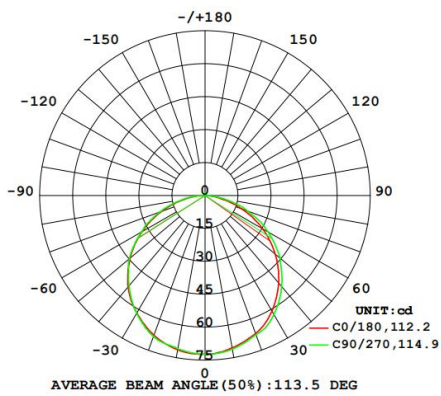

AL-LG2727

Features

- apply for outer Corner of wall edges and integrated into the wall by embedded design.
- Only 8mm's light-emitting surface outlining the decorative effects in a slim and exquisite manner.
- AL6063-T5 aluminum profile with high-quality surface treatment.
- Close-fitting design without screw, Make installation more convenient.

Standard Configuration

Picture	Item	Parameter	Model
	Profile	Profile weight: 0.7kg/2.5m Size: L2500*W44.9*H22.2mm Material: AL6063-T5 Surface processing: Anodizing	/
	Cover	Type: Frosted diffuser Material: PC Light transmittance: 55% Size: L2500*W6.4*H3.7mm PC Feature: The diffuser will extend (shrink) 0.8mm/m when the temperature rises (drops) 10°C.	/
	End caps	Size: L12*W7.8*H8mm Material: PC	AL-EC-LG2727

Optical Parameter

(D6140-24V-4mm light source, frosted diffuser)

Note: The Curves indicate the illuminated area and the average illumination when the luminaire is at different distance.