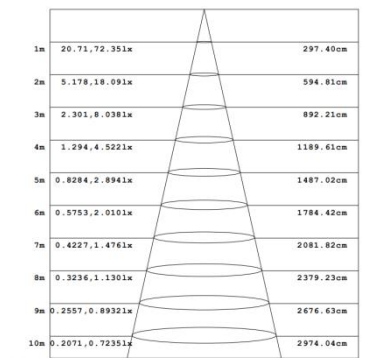

AL-LG2727

Features

- apply for outer Corner of wall edges and integrated into the wall by embedded design.
- Only 8mm's light-emitting surface outlining the decorative effects in a slim and exquisite manner.
- AL6063-T5 aluminum profile with high-quality surface treatment.
- Close-fitting design without screw, Make installation more convenient.

Standard Configuration

Picture	Item	Parameter	Model
	Profile	Profile weight: 0.7kg/2.5m Size: L2500*W44.9*H22.2mm Material: AL6063-T5 Surface processing: Anodizing	/
	Cover	Type: Frosted diffuser Material: PC Light transmittance: 55% Size: L2500*W6.4*H3.7mm PC Feature: The diffuser will extend (shrink) 0.8mm/m when the temperature rises (drops) 10°C.	/
	End caps	Size: L12*W7.8*H8mm Material: PC	AL-EC-LG2727

Optical Parameter

(D6140-24V-4mm light source, frosted diffuser)

Note: The Curves indicate the illuminated area and the average illumination when the luminaire is at different distance.