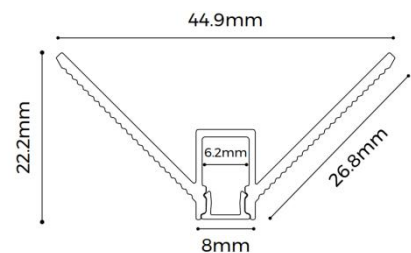

AL-LG2727

Features

- apply for outer Corner of wall edges and integrated into the wall by embedded design.
- Only 8mm's light-emitting surface outlining the decorative effects in a slim and exquisite manner.
- AL6063-T5 aluminum profile with high-quality surface treatment.
- Close-fitting design without screw, Make installation more convenient.

Standard Configuration

Picture	Item	Parameter	Model
	Profile	Profile weight: 0.7kg/2.5m Size: L2500*W44.9*H22.2mm Material: AL6063-T5 Surface processing: Anodizing	/
	Cover	Type: Frosted diffuser Material: PC Light transmittance: 55% Size: L2500*W6.4*H3.7mm PC Feature: The diffuser will extend (shrink) 0.8mm/m when the temperature rises (drops) 10°C.	/
	End caps	Size: L12*W7.8*H8mm Material: PC	AL-EC-LG2727

Optical Parameter

(D6140-24V-4mm light source, frosted diffuser)

Note: The Curves indicate the illuminated area and the average illumination when the luminaire is at different distance.