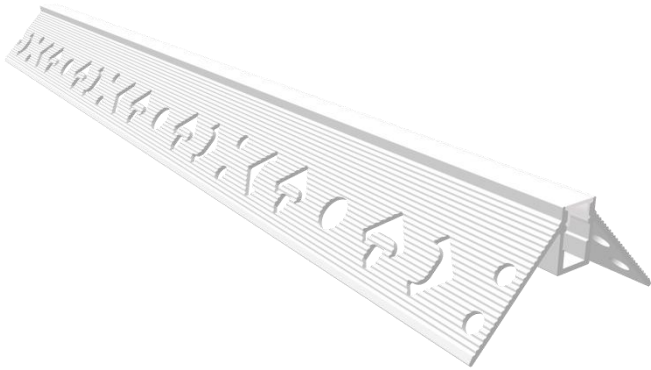

AL-LG2727

Features

- apply for outer Corner of wall edges and integrated into the wall by embedded design.
- Only 8mm's light-emitting surface outlining the decorative effects in a slim and exquisite manner.
- AL6063-T5 aluminum profile with high-quality surface treatment.
- Close-fitting design without screw, Make installation more convenient.

Standard Configuration

Picture	Item	Parameter	Model
	Profile	Profile weight: 0.7kg/2.5m Size: L2500*W44.9*H22.2mm Material: AL6063-T5 Surface processing: Anodizing	/
	Cover	Type: Frosted diffuser Material: PC Light transmittance: 55% Size: L2500*W6.4*H3.7mm PC Feature: The diffuser will extend (shrink) 0.8mm/m when the temperature rises (drops) 10°C.	/
	End caps	Size: L12*W7.8*H8mm Material: PC	AL-EC-LG2727

Optical Parameter

(D6140-24V-4mm light source, frosted diffuser)

Note: The Curves indicate the illuminated area and the average illumination when the luminaire is at different distance.