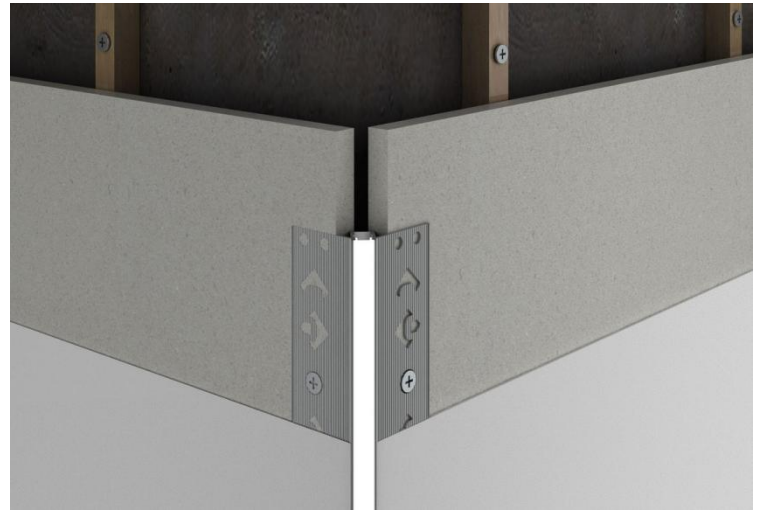

AL-LG2727

Features

- apply for outer Corner of wall edges and integrated into the wall by embedded design.
- Only 8mm's light-emitting surface outlining the decorative effects in a slim and exquisite manner.
- AL6063-T5 aluminum profile with high-quality surface treatment.
- Close-fitting design without screw, Make installation more convenient.

Standard Configuration

Picture	Item	Parameter	Model
	Profile	Profile weight: 0.7kg/2.5m Size: L2500*W44.9*H22.2mm Material: AL6063-T5 Surface processing: Anodizing	/
	Cover	Type: Frosted diffuser Material: PC Light transmittance: 55% Size: L2500*W6.4*H3.7mm PC Feature: The diffuser will extend (shrink) 0.8mm/m when the temperature rises (drops) 10°C.	/
	End caps	Size: L12*W7.8*H8mm Material: PC	AL-EC-LG2727

Optical Parameter

(D6140-24V-4mm light source, frosted diffuser)

Note: The Curves indicate the illuminated area and the average illumination when the luminaire is at different distance.