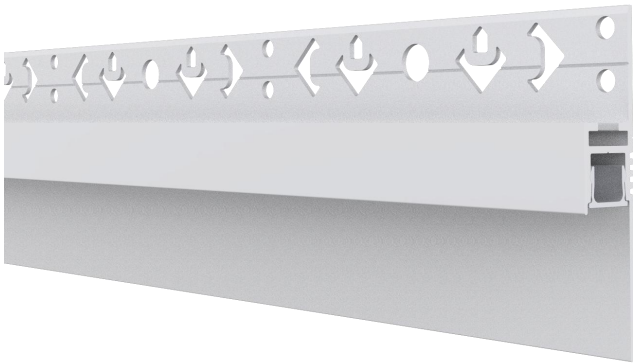

# AL-SK6013B

## Features

- Apply to skirting board , integrated into architecture.
- Indirect lighting design integrates architectural and lighting effects.
- AL6063-T5 aluminum profile with high-quality surface treatment.

## Standard Configuration

Picture	Item	Parameter	Model
	Profile	Profile weight: 0.8kg/2.5m Size: L2500*W13.2*H60mm Material: AL6063-T5 Surface processing: Spraying RAL9003	/
	cover	Type: Frosted diffuser Material: PC Light transmittance: 80% Size: L2500*W10.3*H6.8mm PC Feature: The diffuser will extend (shrink) 0.8mm/m when the temperature rises (drops) 10°C.	/

## Optical Parameter

(D6140-24V-8mm light source, frosted diffuser)