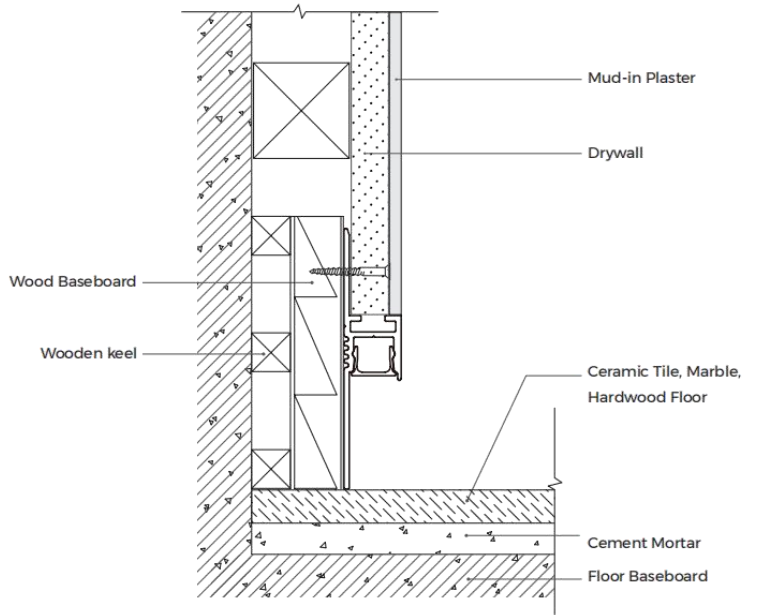

# AL-SK6013B

## Features

- Apply to skirting board , integrated into architecture.
- Indirect lighting design integrates architectural and lighting effects.
- AL6063-T5 aluminum profile with high-quality surface treatment.

## Standard Configuration

Picture	Item	Parameter	Model
	Profile	Profile weight: 0.8kg/2.5m Size: L2500*W13.2*H60mm Material: AL6063-T5 Surface processing: Spraying RAL9003	/
	cover	Type: Frosted diffuser Material: PC Light transmittance: 80% Size: L2500*W10.3*H6.8mm PC Feature: The diffuser will extend (shrink) 0.8mm/m when the temperature rises (drops) 10°C.	/

## Optical Parameter

(D6140-24V-8mm light source, frosted diffuser)