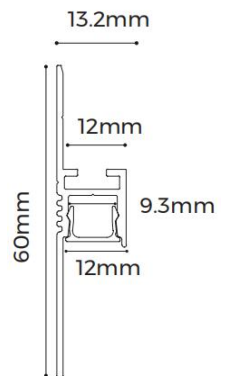

## Standard Configuration

Picture	Item	Parameter	Model
	Profile	Profile weight: 0.8kg/2.5m Size: L2500*W13.2*H60mm Material: AL6063-T5 Surface processing: Spraying RAL9003	/
	cover	Type: Frosted diffuser Material: PC Light transmittance: 80% Size: L2500*W10.3*H6.8mm PC Feature: The diffuser will extend (shrink) 0.8mm/m when the temperature rises (drops) 10°C.	/

## Optical Parameter

(D6140-24V-8mm light source, frosted diffuser)